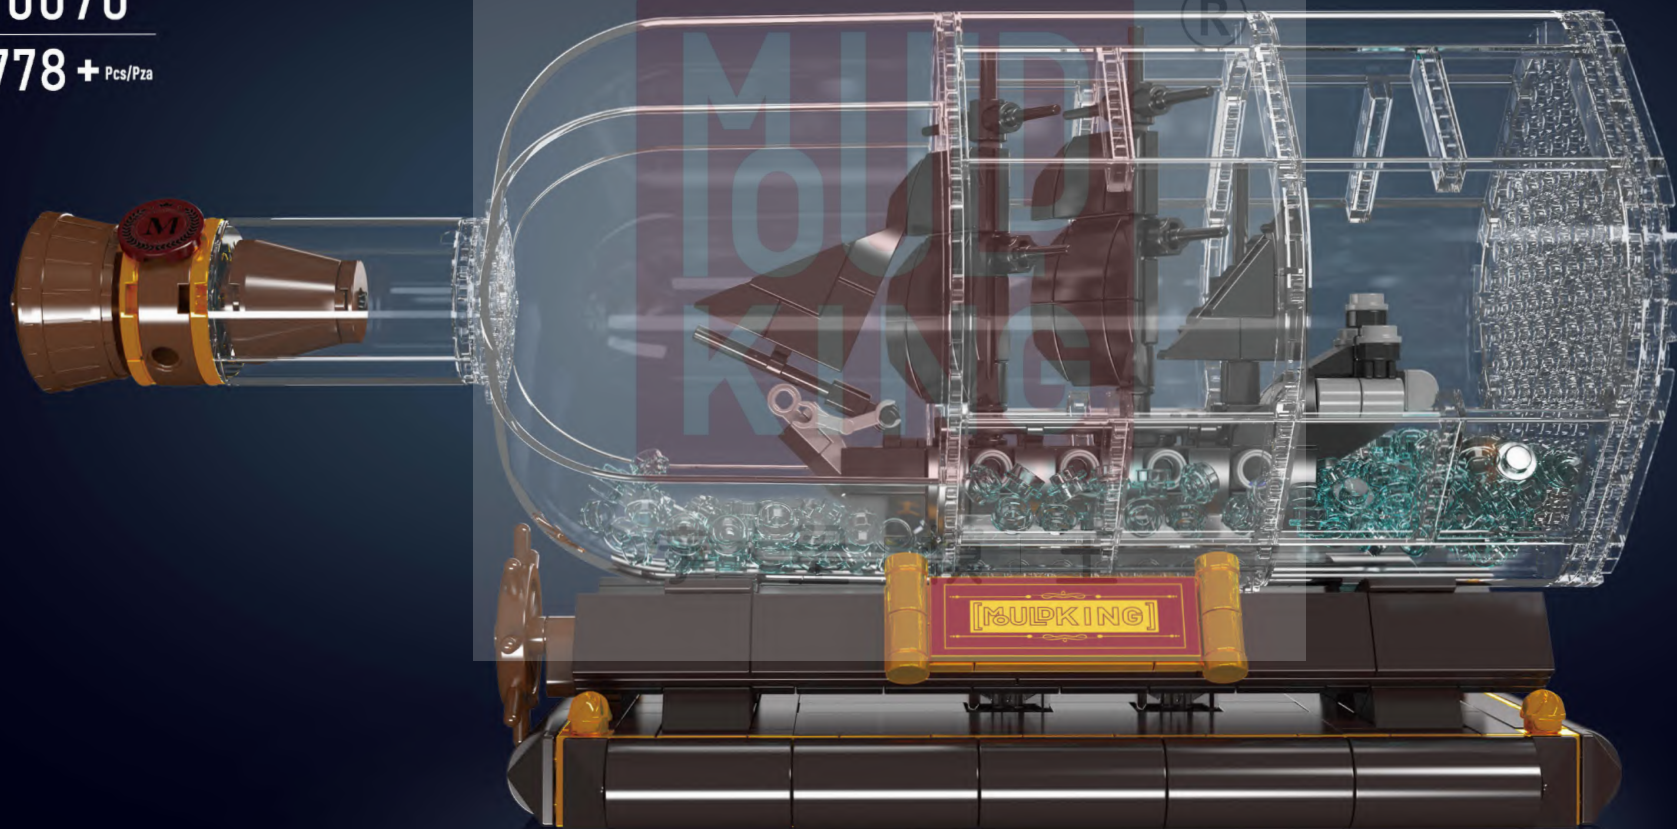

宇 | 星 | 模 | 王

CREATIVE IDEA

百变创意

10070

778+ Pcs/Pza

Qr code APP (APP二维码)

Need the apple version 9.0 and above, the android version 5.0 and above.

* This APP supports most of the mainstream Android models on the market, but due to the large number of Android models, different models of systems and hardware reasons, there may be some models do not support, specific according to the actual test!